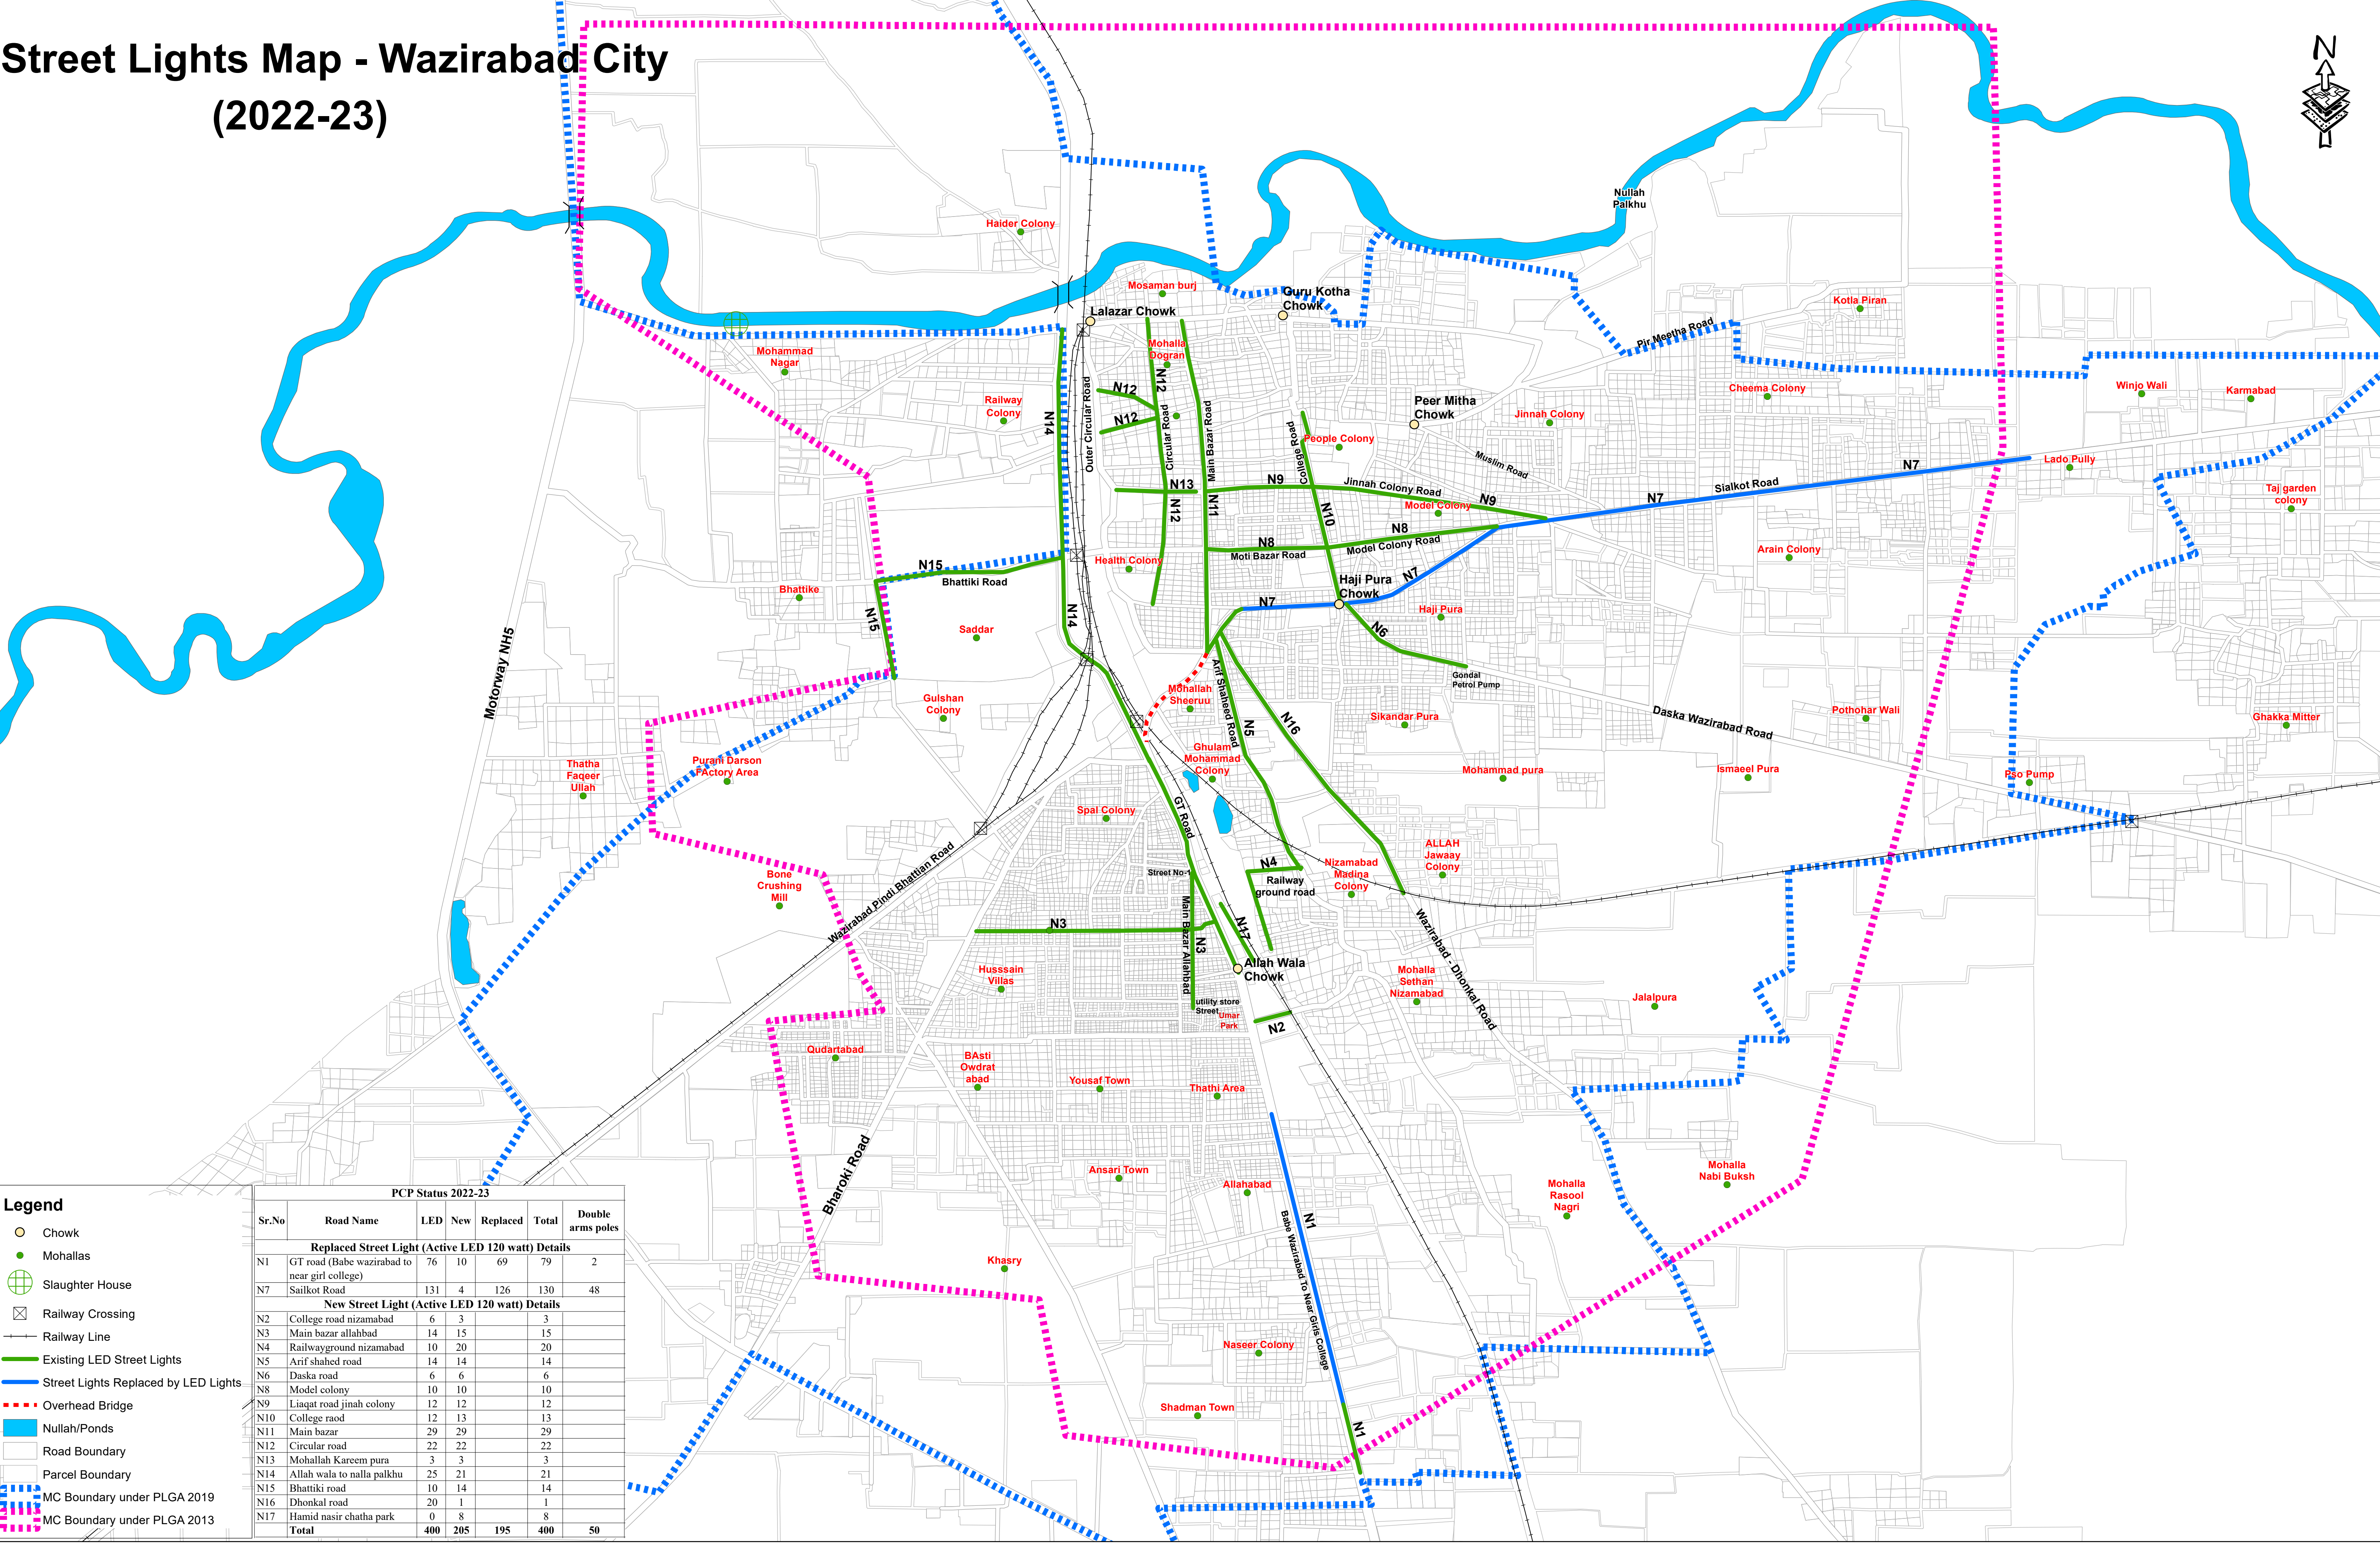

Street Lights Map - Wazirabad City

(2022-23)

- Legend**
- Chowk
 - Mohallas
 - ⊕ Slaughter House
 - ⊠ Railway Crossing
 - Railway Line
 - Existing LED Street Lights
 - Street Lights Replaced by LED Lights
 - - - Overhead Bridge
 - Nullah/Ponds
 - Road Boundary
 - Parcel Boundary
 - - - MC Boundary under PLGA 2019
 - - - MC Boundary under PLGA 2013

PCP Status 2022-23					
Sr.No	Road Name	LED New	Replaced	Total	Double arms poles
Replaced Street Light (Active LED 120 watt) Details					
N1	GT road (Babe wazirabad to near girl college)	76	10	69	79
N7	Saikat Road	131	4	126	130
New Street Light (Active LED 120 watt) Details					
N2	College road nizamabad	6	3	3	
N3	Main bazar allahbad	14	15	15	
N4	Railwayground nizamabad	10	20	20	
N5	Arif shahed road	14	14	14	
N6	Daska road	6	6	6	
N8	Model colony	10	10	10	
N9	Liaqat road jinh colony	12	12	12	
N10	College road	12	13	13	
N11	Main bazar	29	29	29	
N12	Circular road	22	22	22	
N13	Mohallah Kareem pura	3	3	3	
N14	Allah wala to nalla palkhu	25	21	21	
N15	Bhattiki road	10	14	14	
N16	Dhonkal road	20	1	1	
N17	Hamid nasir chatha park	0	8	8	
Total		400	205	195	400
					50

PUNJAB MUNICIPAL DEVELOPEMENT FUND COMPANY

PROJECT:
PUNJAB CITIES PROGRAM (PCP)

Map Code
0412070223
Map Version
1.4

DISCLAIMER:
INFORMATION PROVIDED BY MC, PHED & OTHER SOURCES.

Scale: 1:10,000
0 145 290 580 Meters