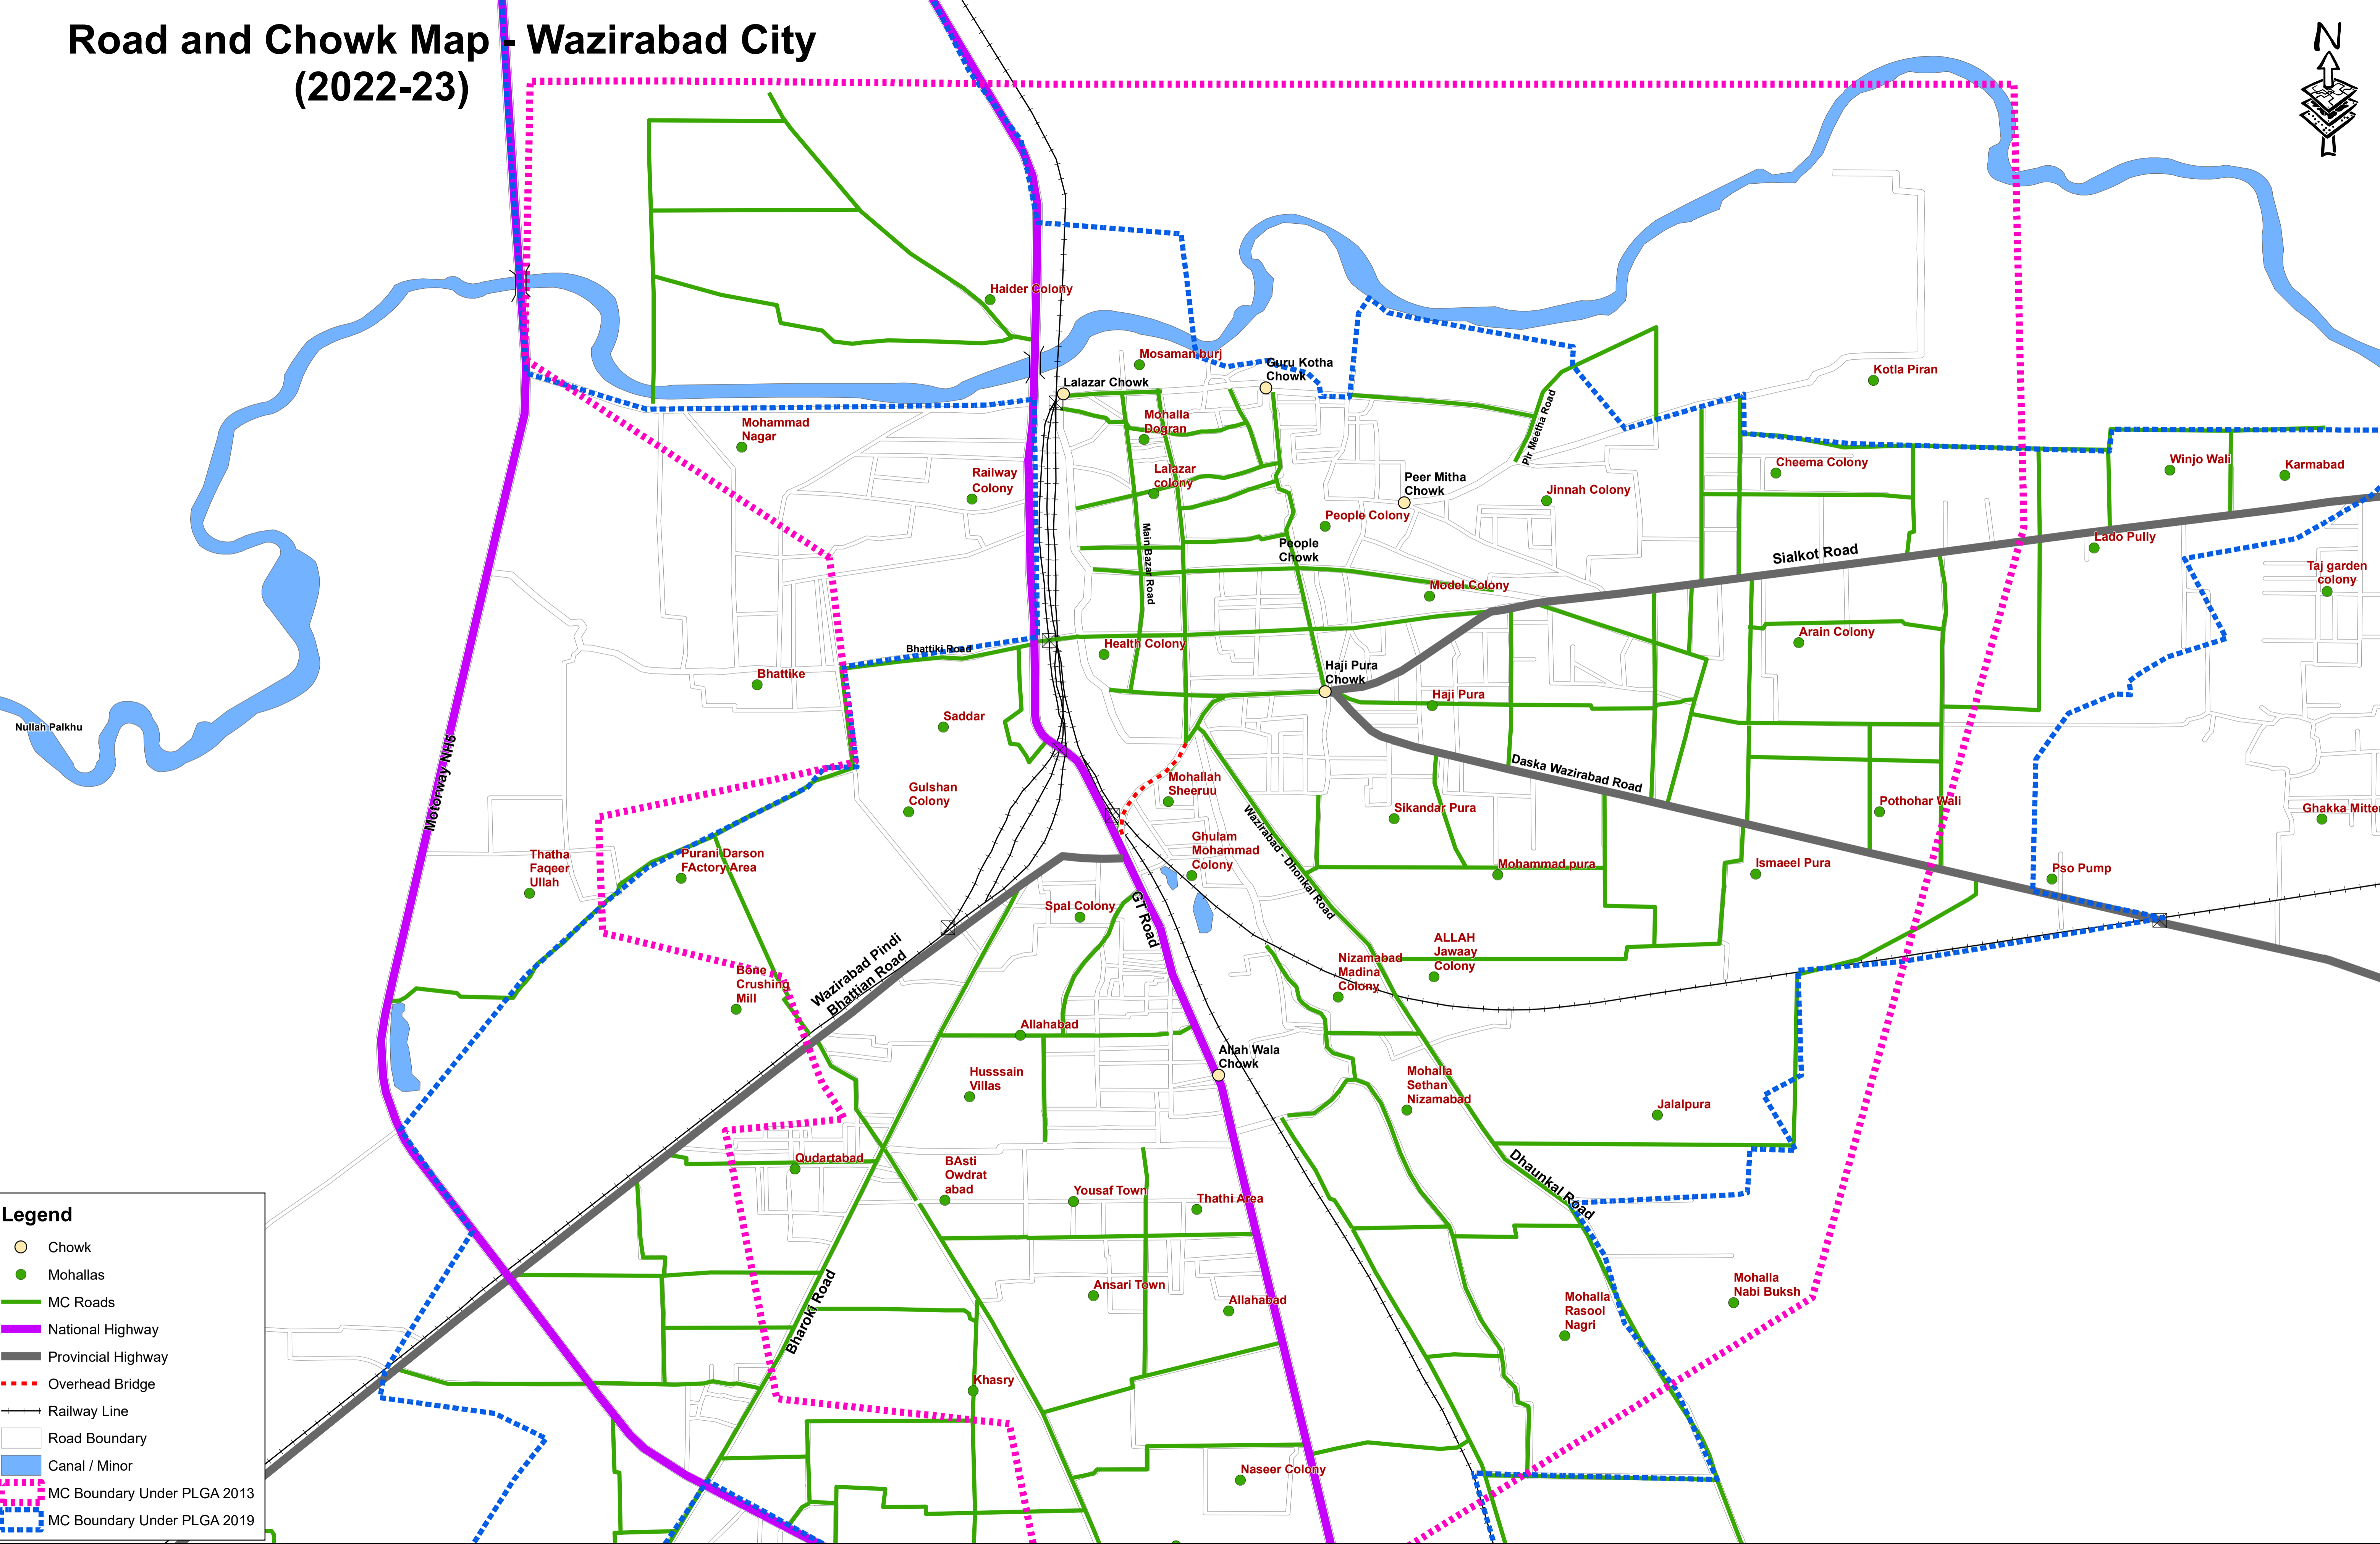

Road and Chowk Map - Wazirabad City (2022-23)

Legend

- Chowk
- Mohallas
- MC Roads
- National Highway
- Provincial Highway
- Overhead Bridge
- Railway Line
- Road Boundary
- Canal / Minor
- MC Boundary Under PLGA 2013
- MC Boundary Under PLGA 2019

PUNJAB MUNICIPAL DEVELOPEMENT FUND COMPANY

PROJECT:
PUNJAB CITIES PROGRAM (PCP)

Map Code
0412020223
Map Version
1.4

DISCLAIMER:
INFORMATION PROVIDED BY MC, PHED & OTHER SOURCES.

Scale: 1:9,500

Date
February 2023