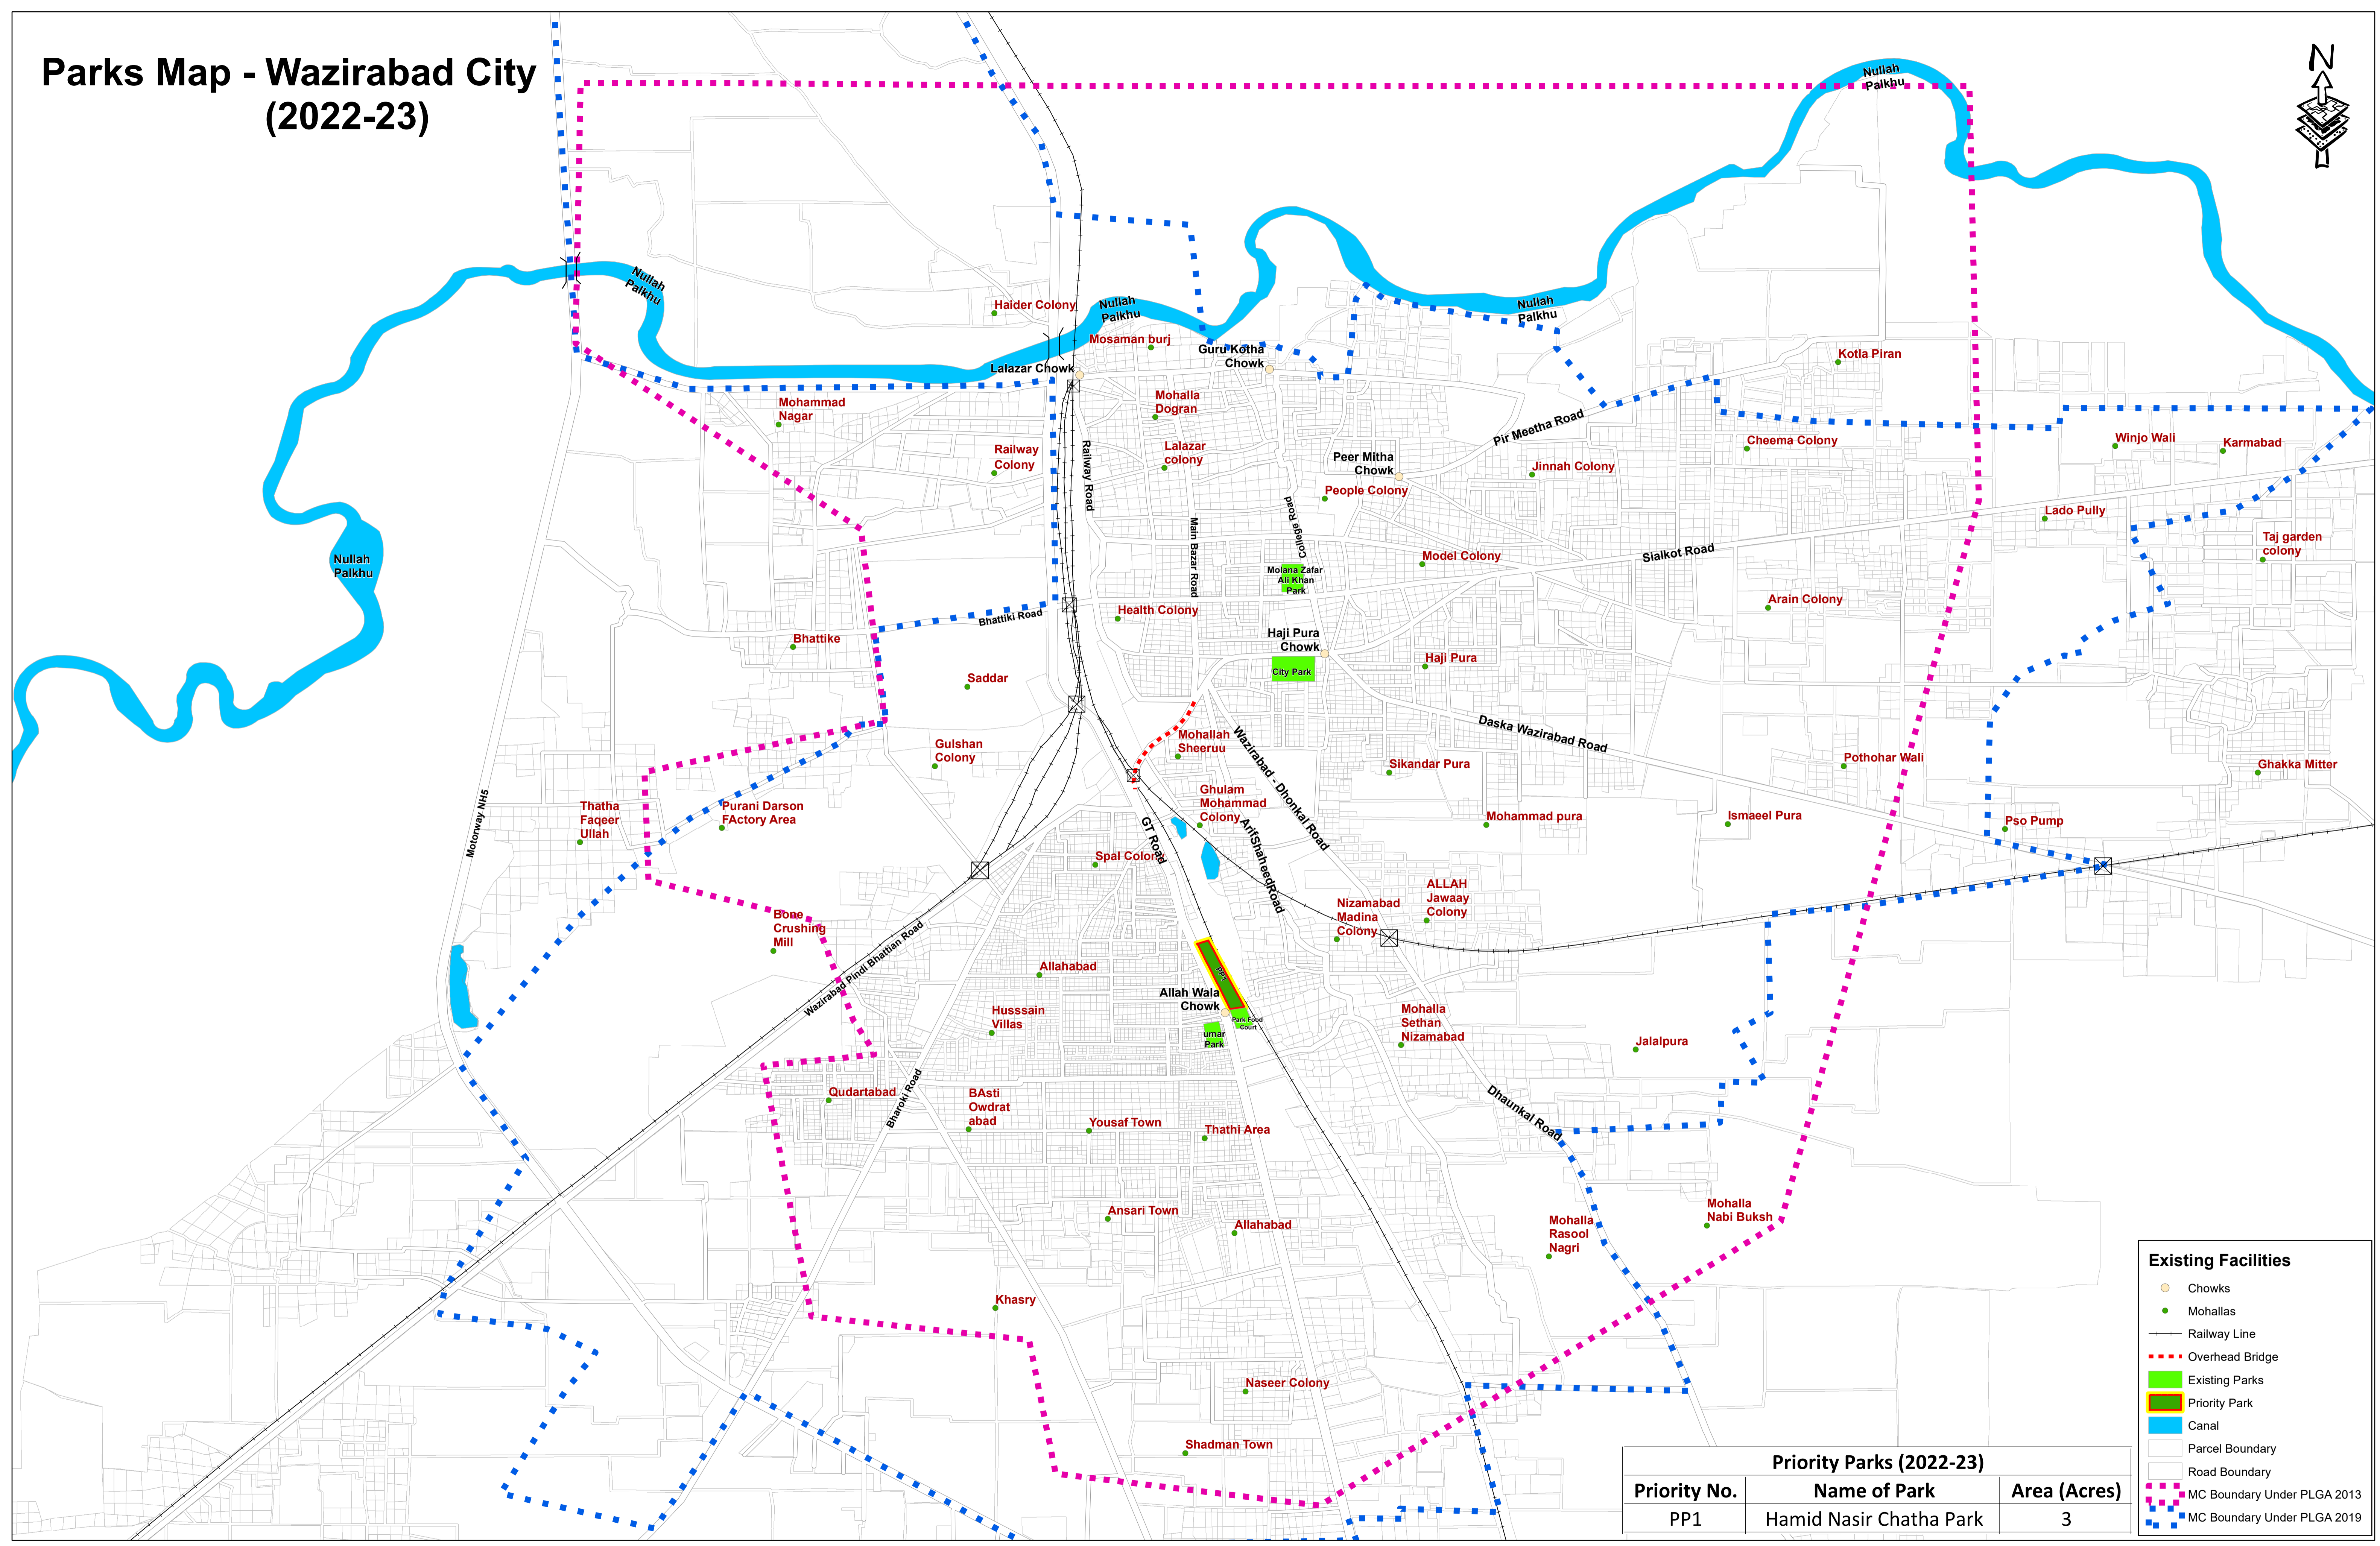

# Parks Map - Wazirabad City (2022-23)

**Existing Facilities**

- Chowks
- Mohallas
- Railway Line
- Overhead Bridge
- Existing Parks
- Priority Park
- Canal
- Parcel Boundary
- Road Boundary
- MC Boundary Under PLGA 2013
- MC Boundary Under PLGA 2019

Priority Parks (2022-23)		
Priority No.	Name of Park	Area (Acres)
PP1	Hamid Nasir Chatha Park	3

**PUNJAB MUNICIPAL DEVELOPEMENT FUND COMPANY**

**PROJECT:**  
**PUNJAB CITIES PROGRAM (PCP)**

**Map Code**  
 0412060223

**Map Version**  
 1.4

**DISCLAIMER:**

INFORMATION PROVIDED BY MC, PHED & OTHER SOURCES.

**Scale:** 1:10,000

**Date**

February 2023