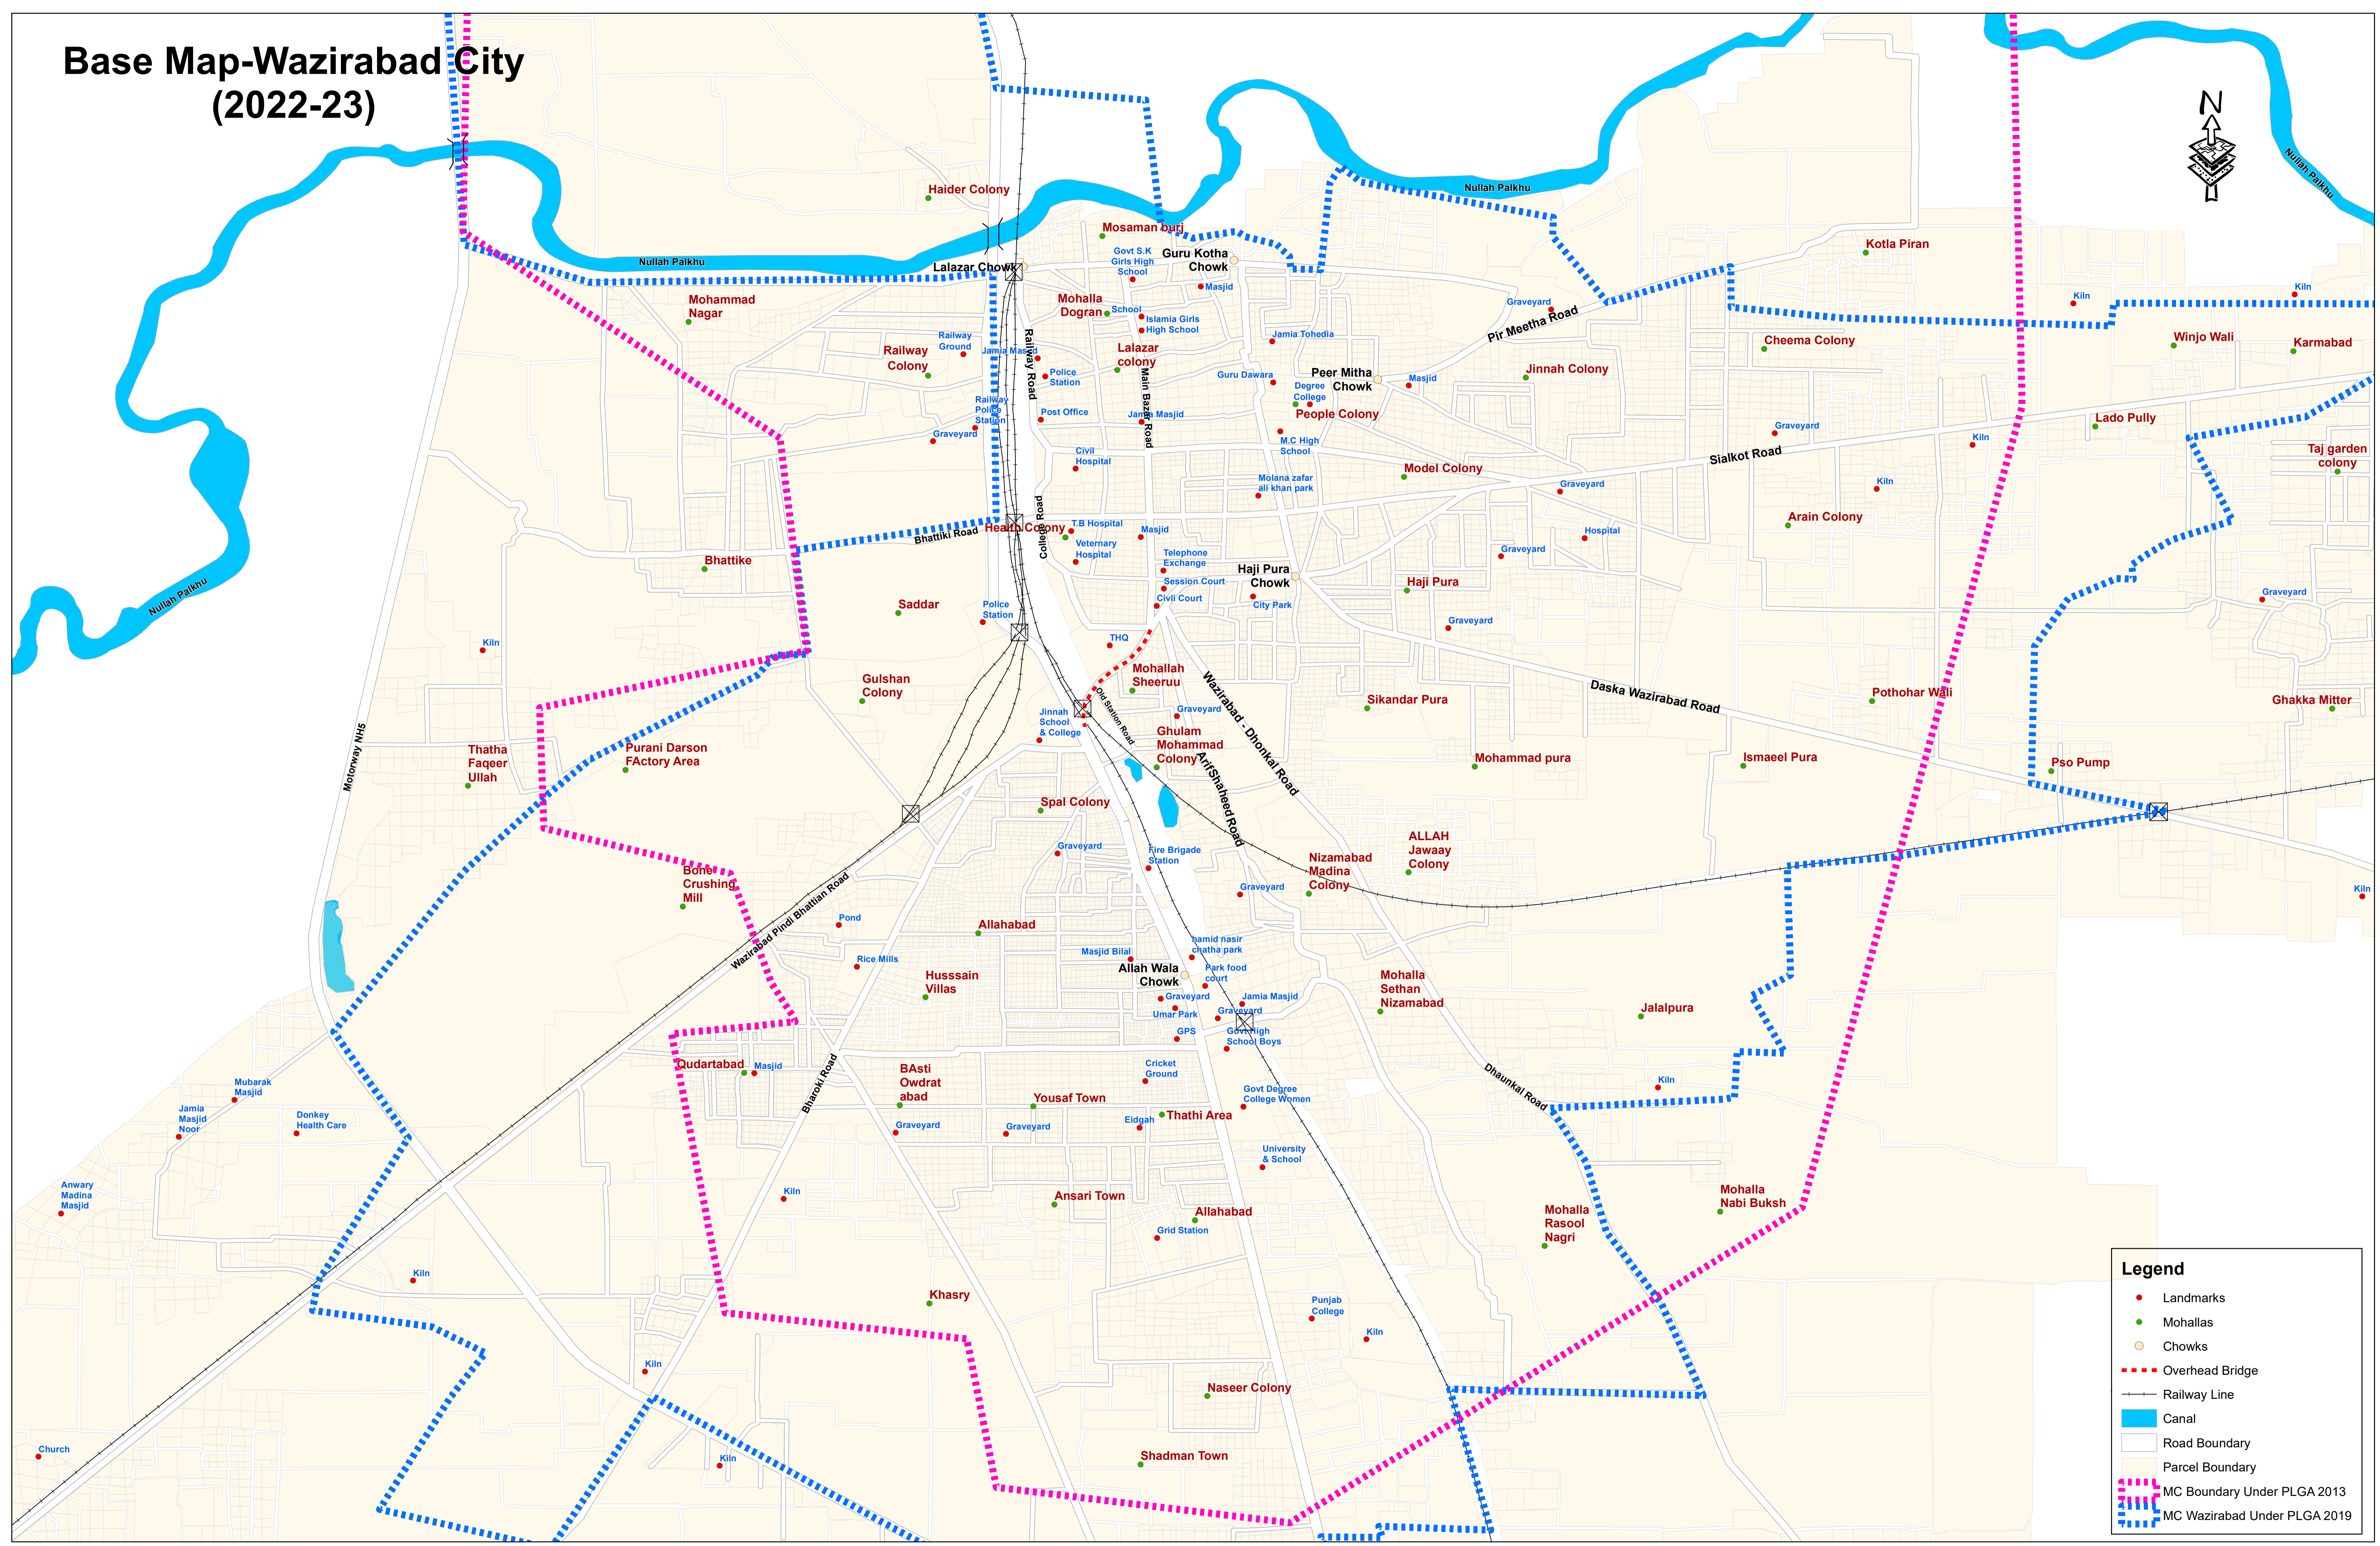

Base Map-Wazirabad City (2022-23)

Legend

- Landmarks
- Mohallas
- Chowks
- - - Overhead Bridge
- Railway Line
- Canal
- Road Boundary
- Parcel Boundary
- MC Boundary Under PLGA 2013
- MC Wazirabad Under PLGA 2019

PUNJAB MUNICIPAL DEVELOPEMENT FUND COMPANY

PROJECT:
PUNJAB CITIES PROGRAM (PCP)

Map Code
0412010223
Map Version
1.4

DISCLAIMER:
INFORMATION PROVIDED BY MC, PHED & OTHER SOURCES.

Scale: 1:9,000

Date

February 2023