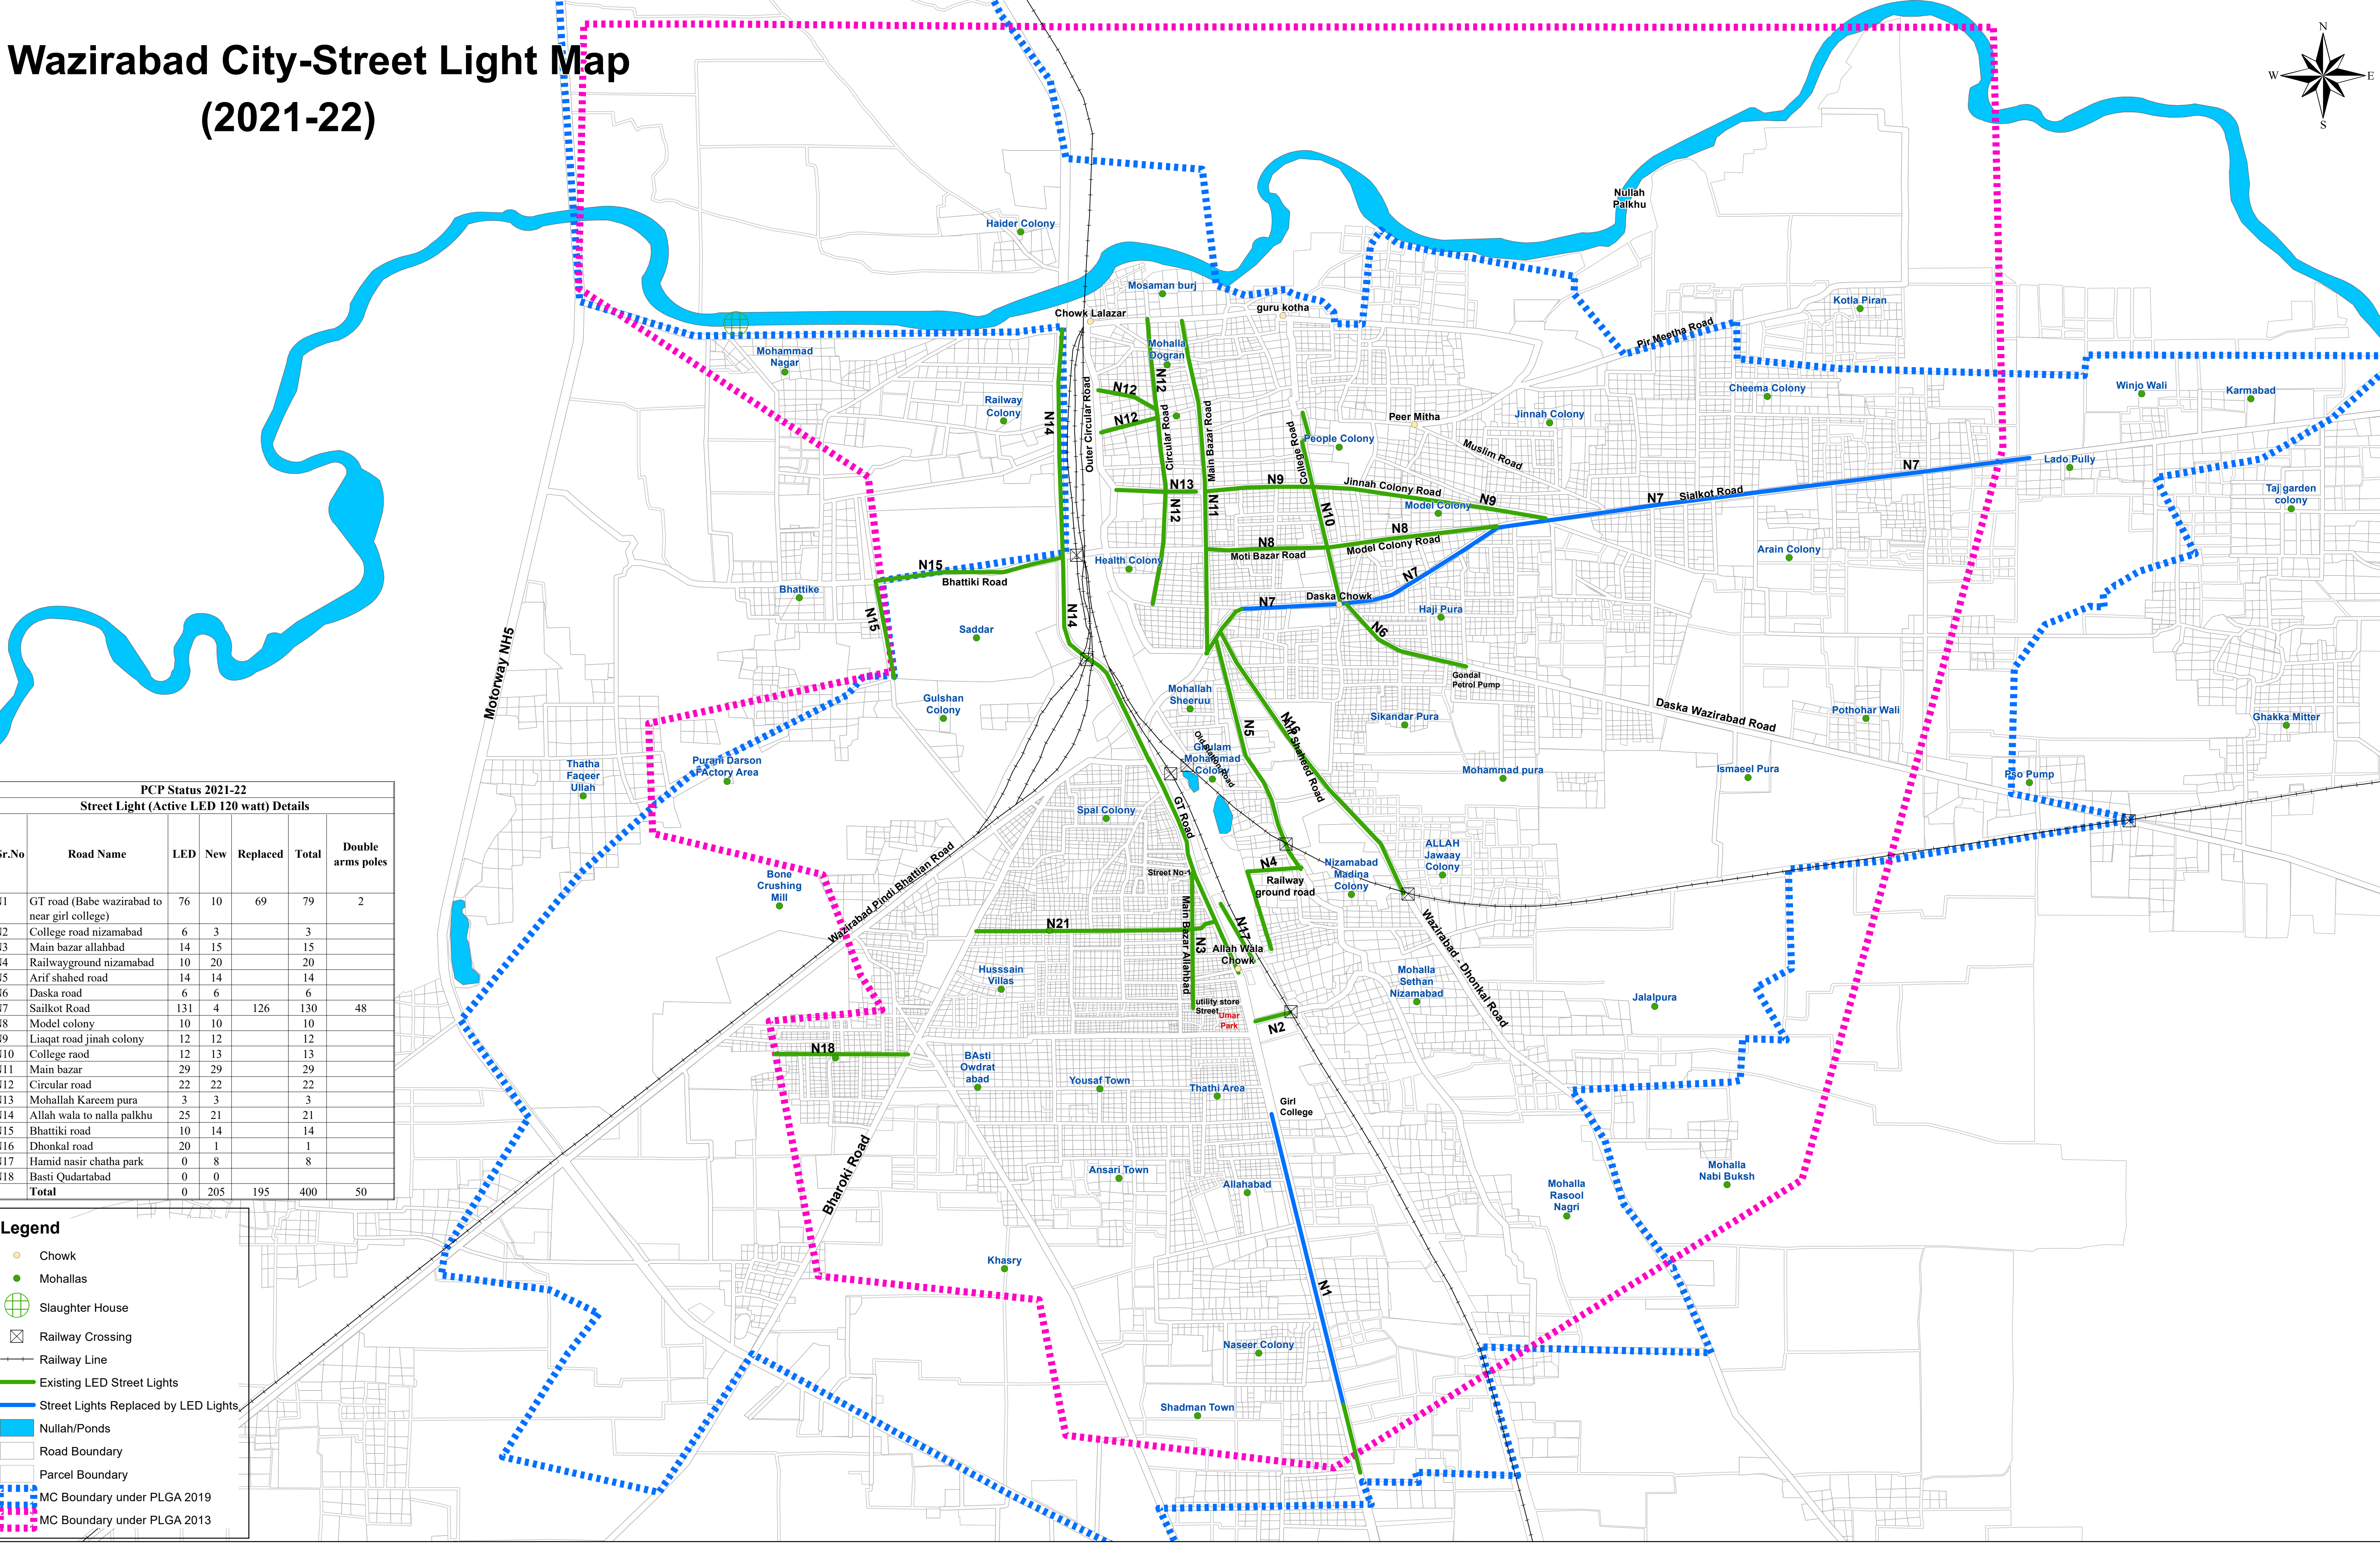

Wazirabad City-Street Light Map (2021-22)

PCP Status 2021-22
Street Light (Active LED 120 watt) Details

Sr.No	Road Name	LED	New	Replaced	Total	Double arms poles
N1	GT road (Babe wazirabad to near girl college)	76	10	69	79	2
N2	College road nizamabad	6	3		3	
N3	Main bazar allahbad	14	15		15	
N4	Railwayground nizamabad	10	20		20	
N5	Arif shahed road	14	14		14	
N6	Daska road	6	6		6	
N7	Saikat Road	131	4	126	130	48
N8	Model colony	10	10		10	
N9	Liaqat road jinah colony	12	12		12	
N10	College road	12	13		13	
N11	Main bazar	29	29		29	
N12	Circular road	22	22		22	
N13	Mohallah Kareem pura	3	3		3	
N14	Allah wala to nalla palkhu	25	21		21	
N15	Bhattiki road	10	14		14	
N16	Dhonkal road	20	1		1	
N17	Hamid nasir chatha park	0	8		8	
N18	Basti Qudartabad	0	0		0	
Total		0	205	195	400	50

Legend

- Chowk
- Mohallas
- ⊕ Slaughter House
- Railway Crossing
- Railway Line
- Existing LED Street Lights
- Street Lights Replaced by LED Lights
- Nullah/Ponds
- Road Boundary
- Parcel Boundary
- MC Boundary under PLGA 2019
- MC Boundary under PLGA 2013

PUNJAB MUNICIPAL DEVELOPEMENT FUND COMPANY

PROJECT:
PUNJAB CITIES PROGRAM (PCP)

Map Code
0412070122
Map Version
1.3

DISCLAIMER:
INFORMATION PROVIDED BY MC, PHED & OTHER SOURCES.

Scale: 1:10,000
0 150 300 600 Meters