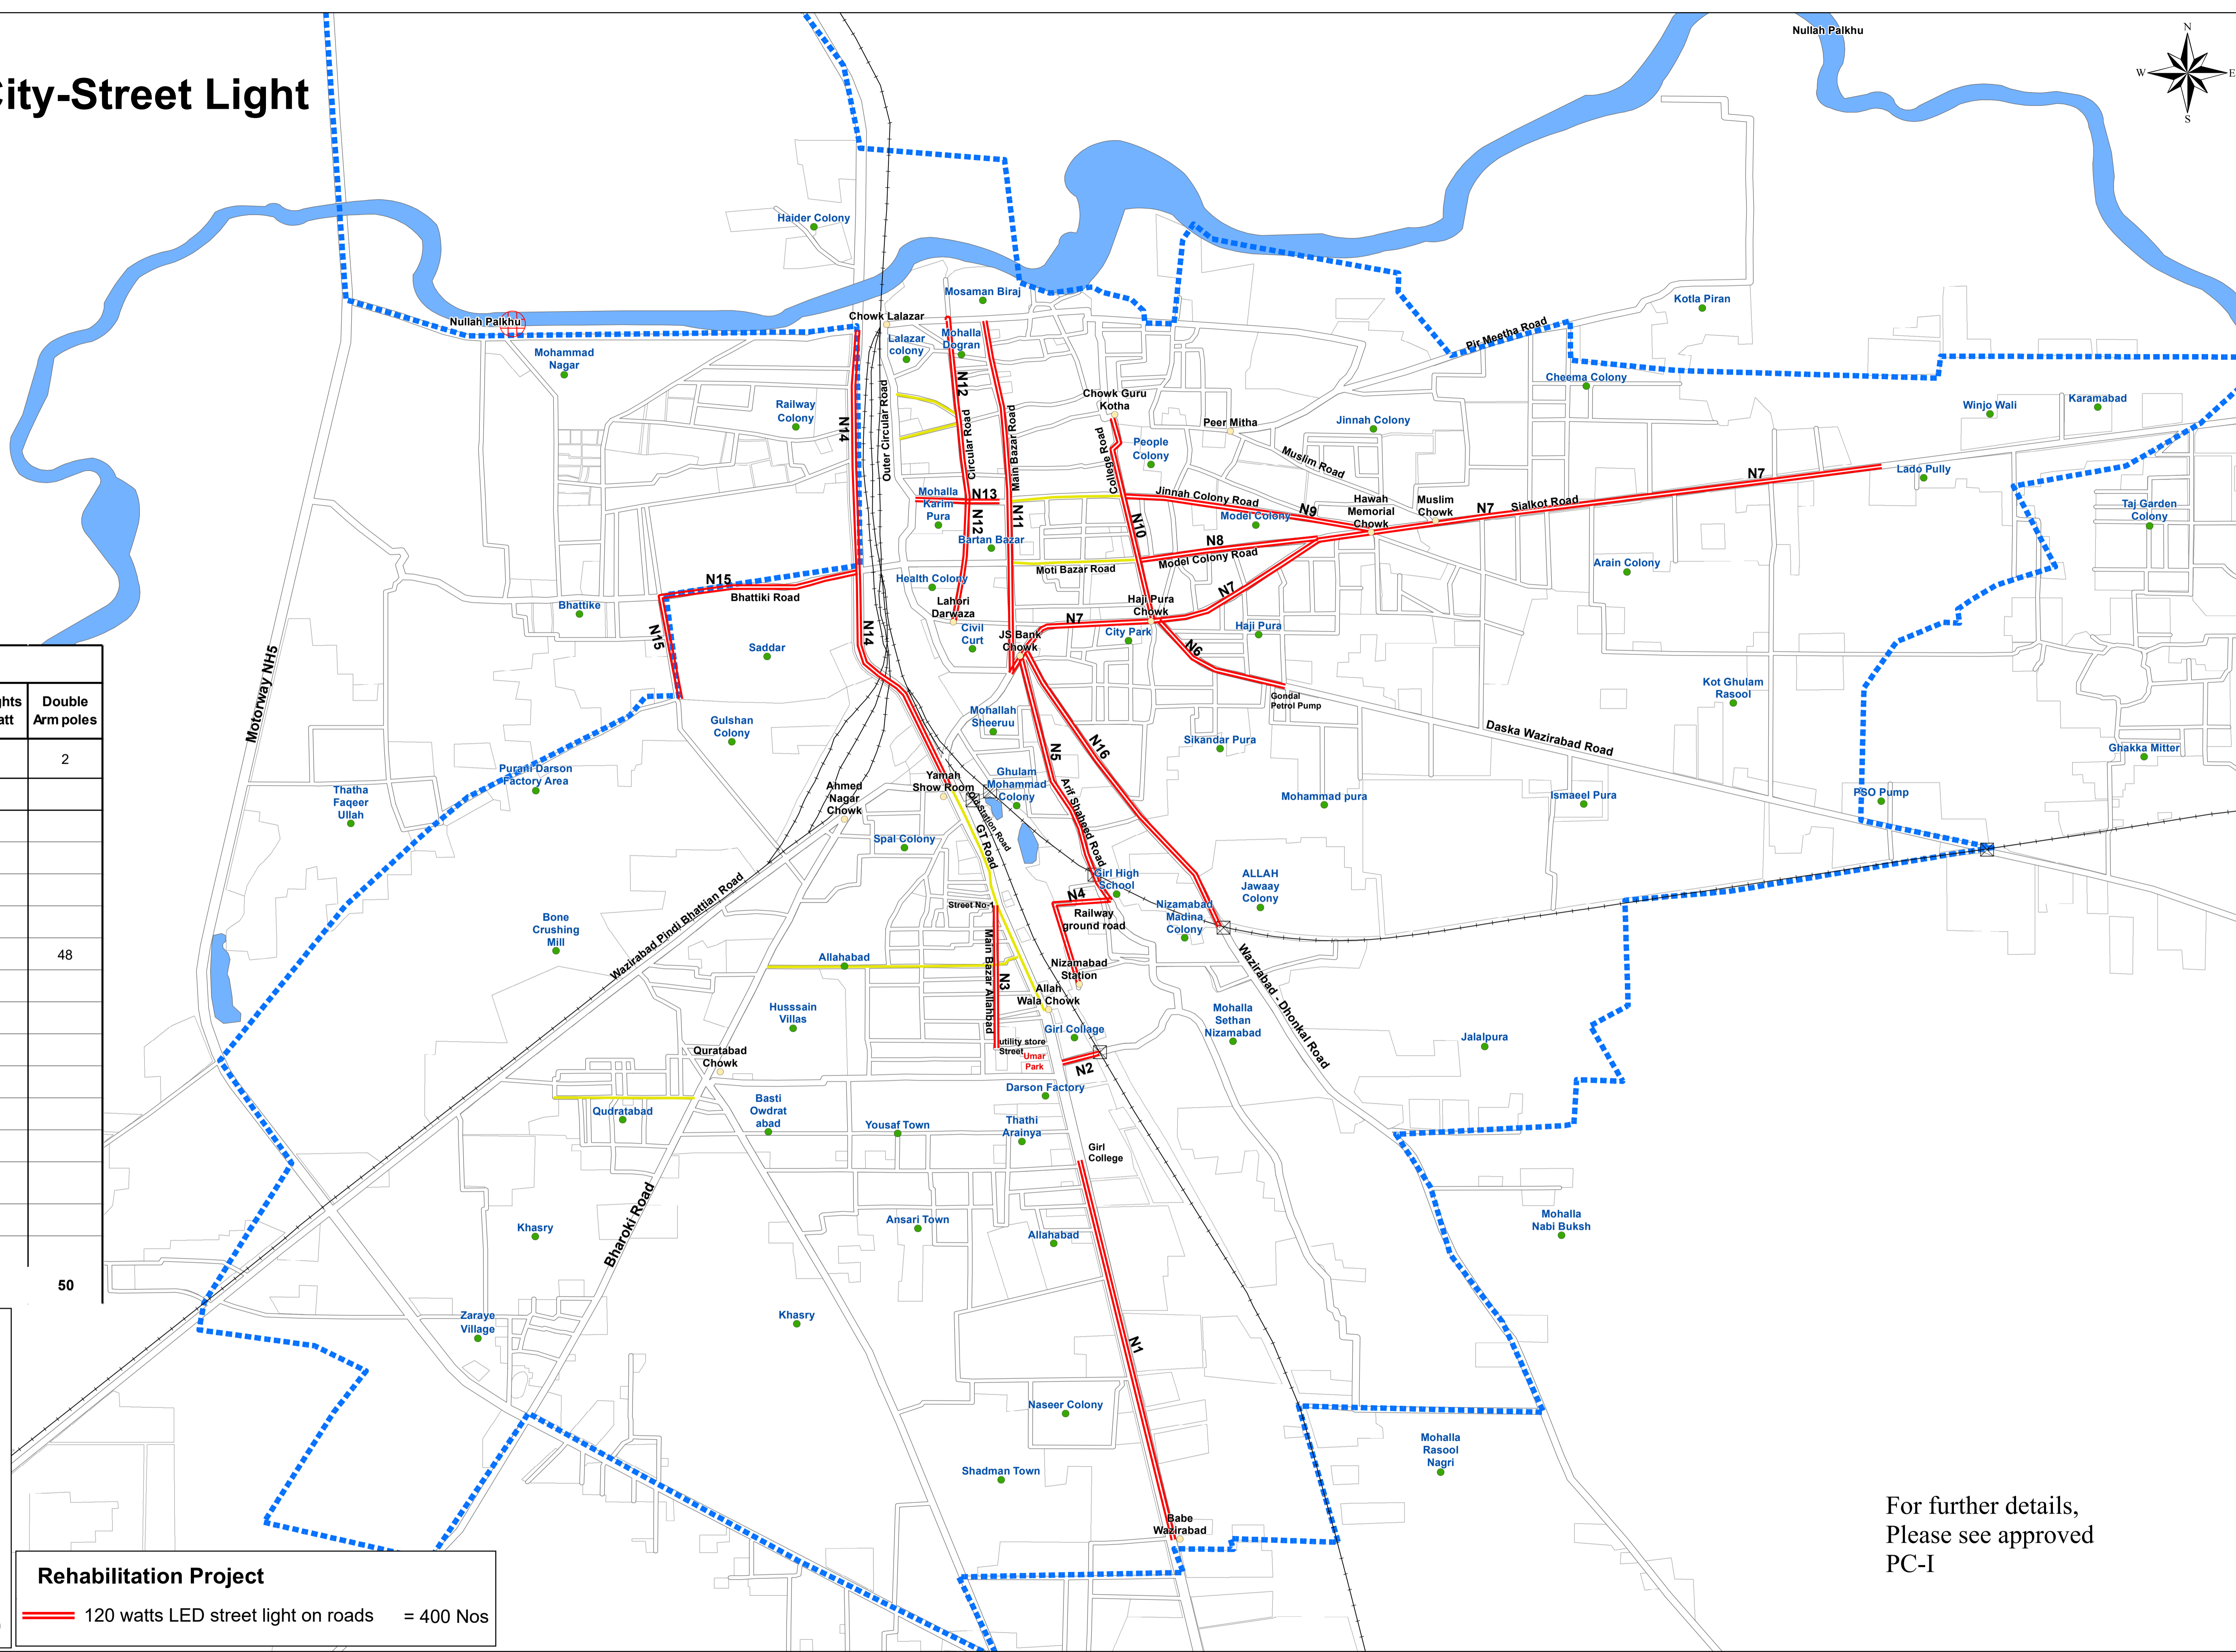

Wazirabad City-Street Light

Street Light Details			
S.No.	Road Name	LED Lights 120 Watt	Double Arm poles
N1	G.T road (Babe-wazirabad to near girl college)	76	2
N2	Nizamabad road	6	
N3	Main Bazar Allabad	14	
N4	Railway ground road	10	
N5	Arif shaheed road	14	
N6	Daska road	6	
N7	Sialkot road	131	48
N8	Model colony road	10	
N9	Jinnah colony road	12	
N10	College road	12	
N11	Main bazar road	29	
N12	Circular road	22	
N13	Mohalla karim pura road	3	
N14	G.T road (Yamah show room to Palkhu Nullah)	25	
N15	Bhattiki road	10	
N16	Dhonkal road	20	
Total		400	50

- Existing Facilities**
- Chowk
 - Mohallas
 - ⊗ Slaughter House
 - Railway Line
 - Existing Steet Light
 - Nullah/Ponds
 - Road Boundary
 - Parcel Boundary
 - MC Boundary under PLGA 2019

Rehabilitation Project

— 120 watts LED street light on roads = 400 Nos

For further details,
Please see approved
PC-I