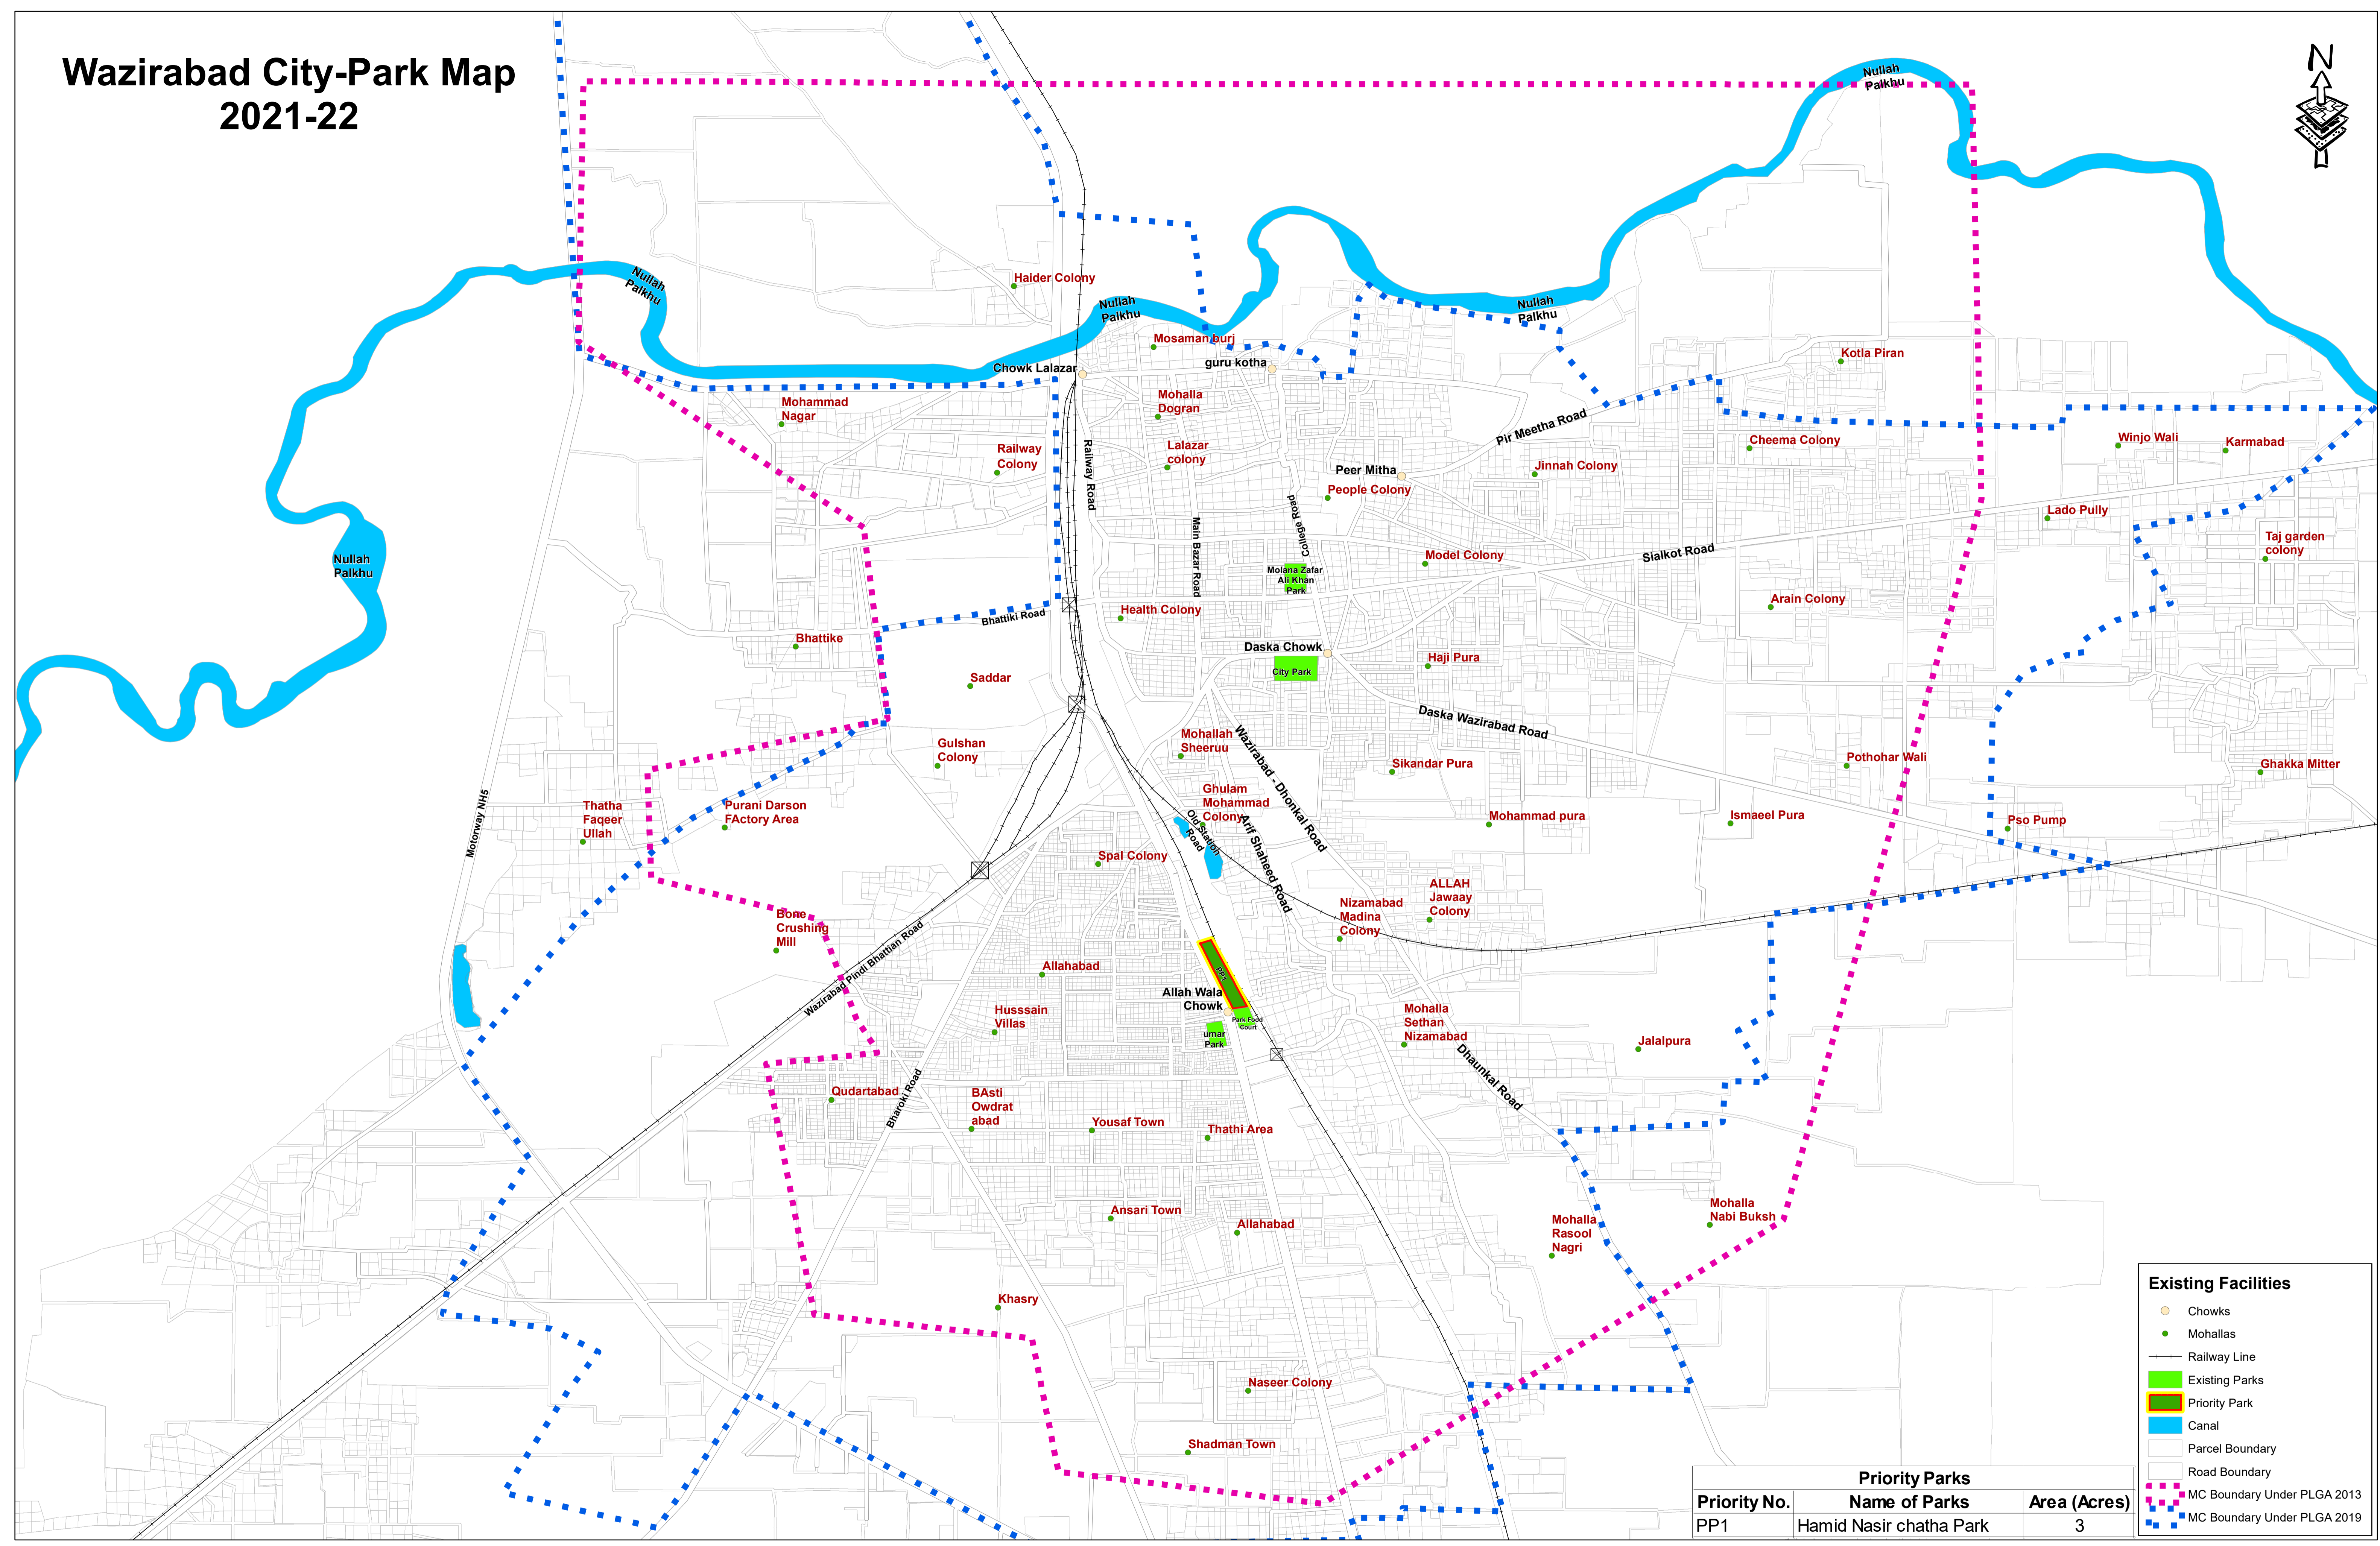

# Wazirabad City-Park Map 2021-22

PUNJAB MUNICIPAL DEVELOPEMENT FUND COMPANY

**PROJECT:**  
PUNJAB CITIES PROGRAM (PCP)

**Map Code**  
0412060122  
**Map Version**  
1.3

**DISCLAIMER:**  
INFORMATION PROVIDED BY MC, PHED & OTHER SOURCES.

**Scale:** 1:10,000  
0 150 300 600 Meters

**Date**  
January 2022