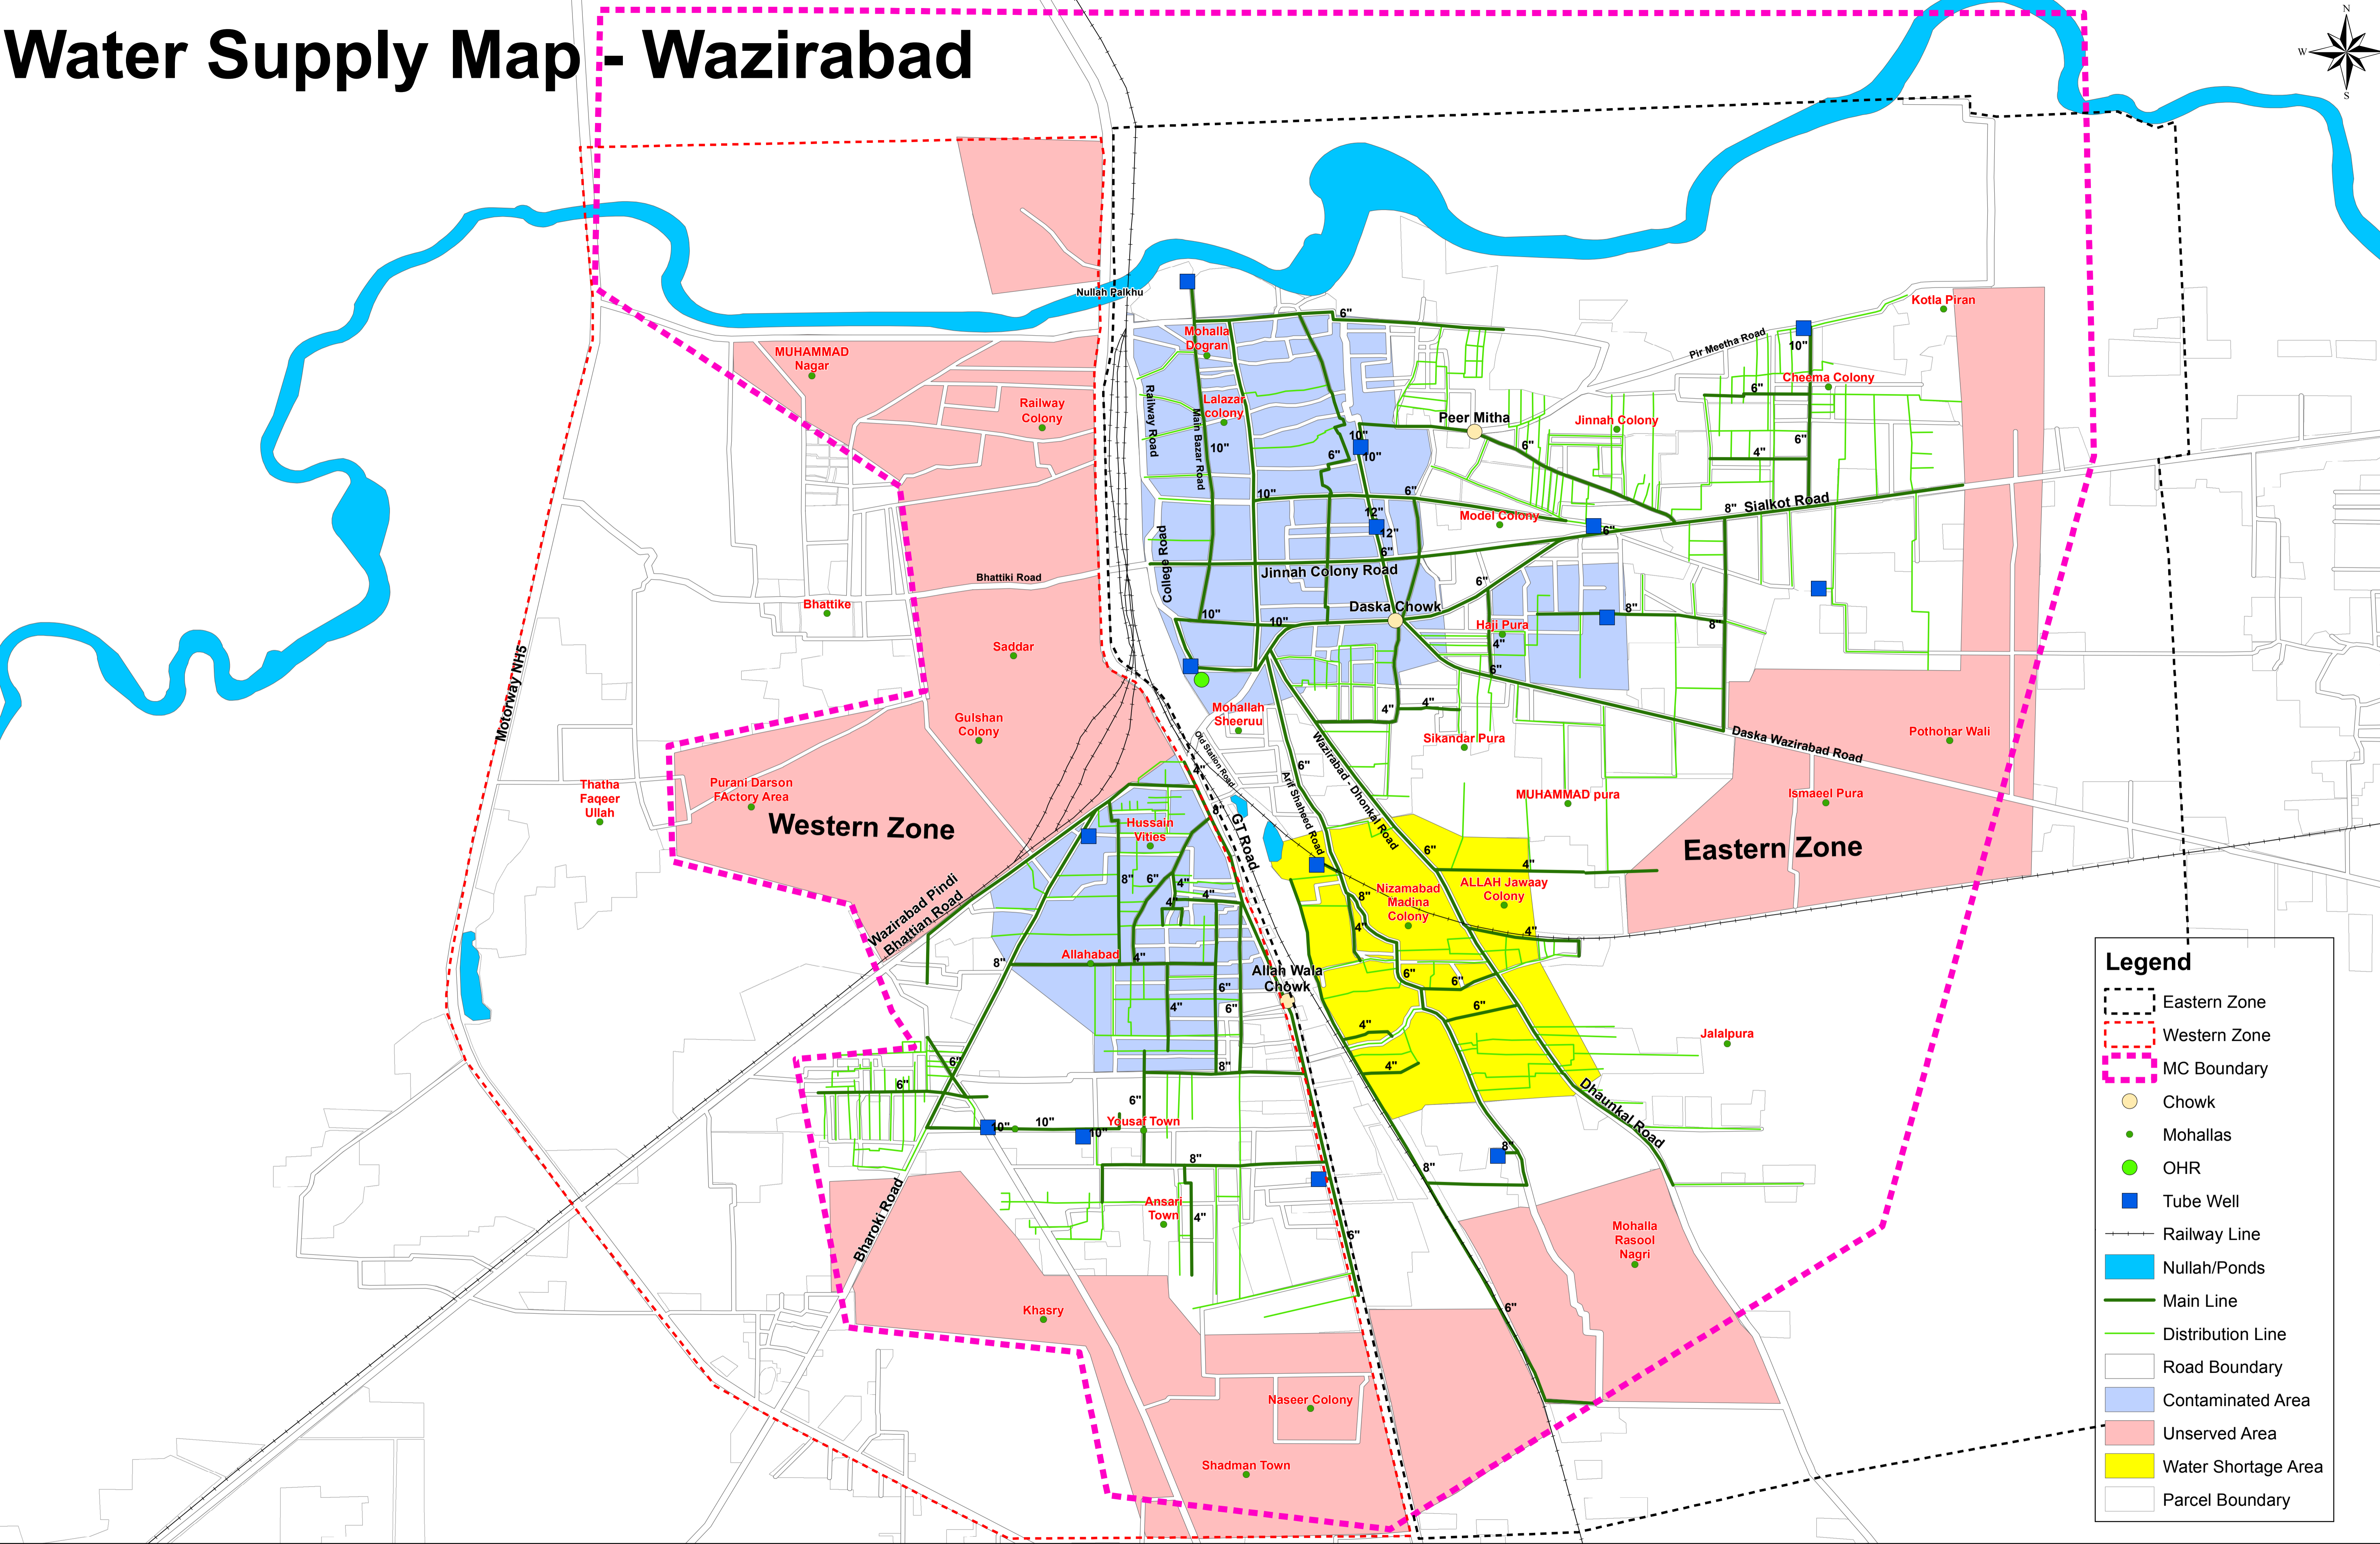

Water Supply Map - Wazirabad

Legend

- Eastern Zone
- Western Zone
- MC Boundary
- Chowk
- Mohallas
- OHR
- Tube Well
- Railway Line
- Nullah/Ponds
- Main Line
- Distribution Line
- Road Boundary
- Contaminated Area
- Unserved Area
- Water Shortage Area
- Parcel Boundary