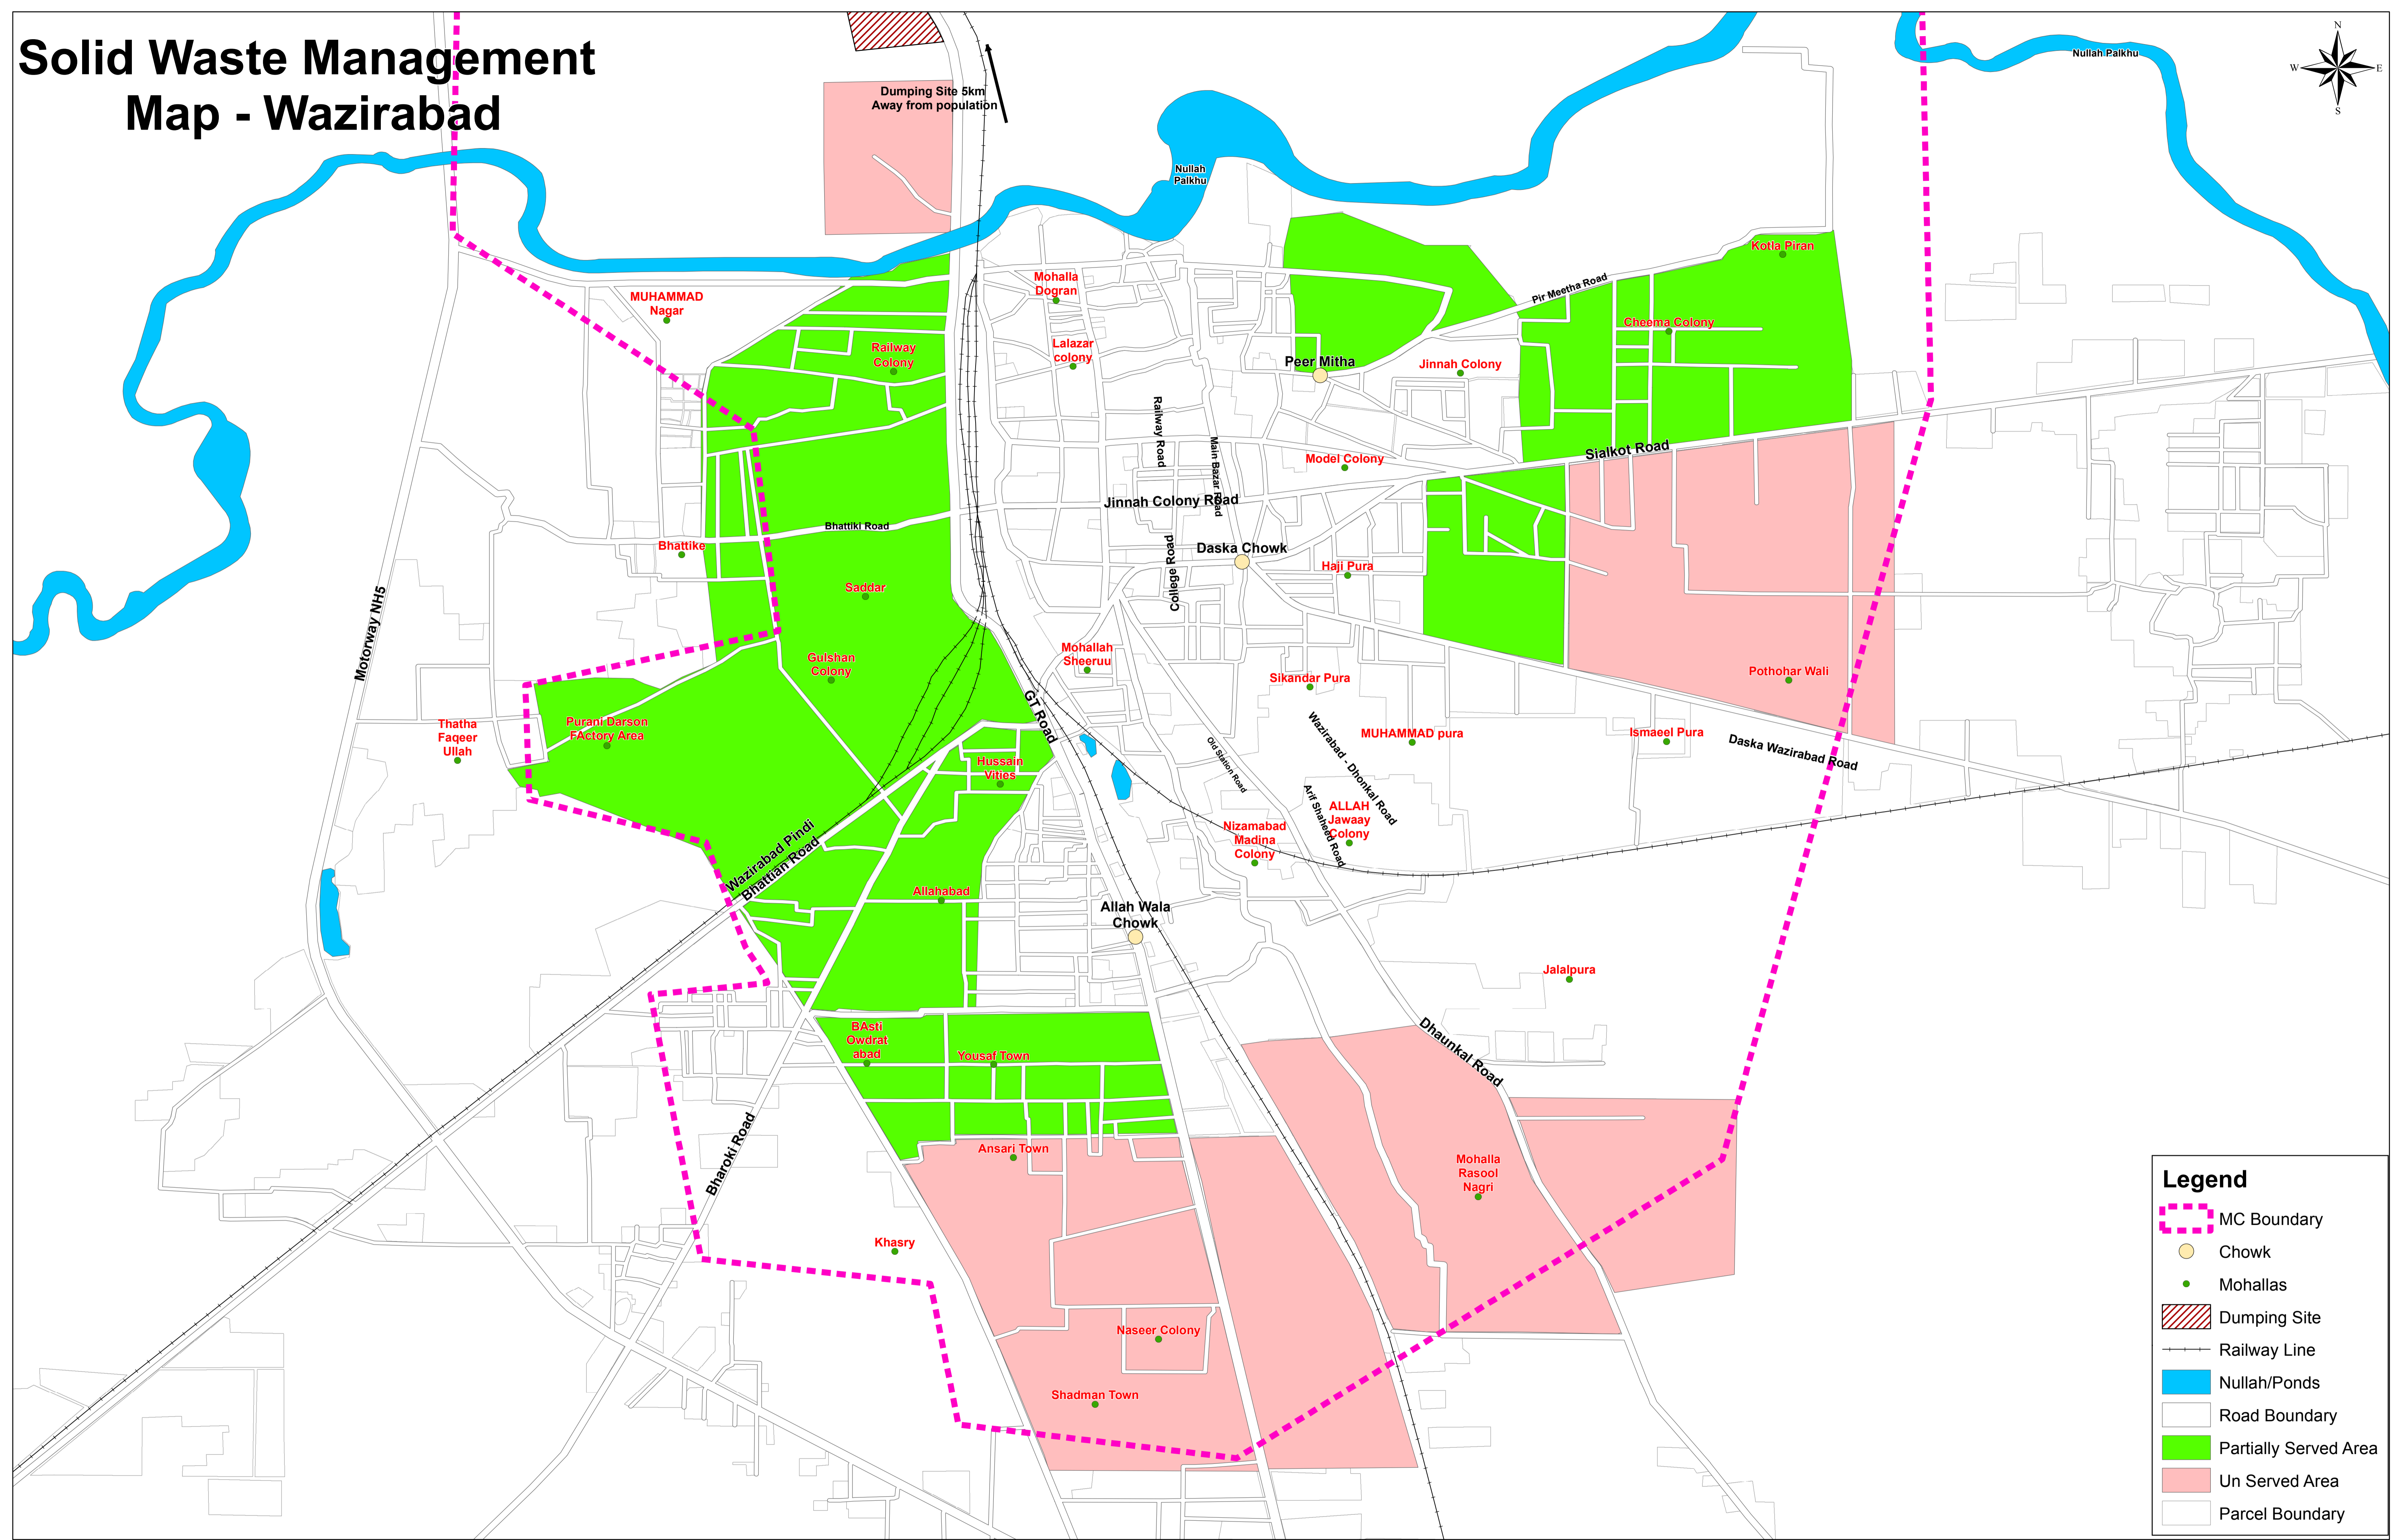

# Solid Waste Management Map - Wazirabad

Dumping Site 5km  
Away from population

**Legend**

- MC Boundary
- Chowk
- Mohallas
- Dumping Site
- Railway Line
- Nullah/Ponds
- Road Boundary
- Partially Served Area
- Un Served Area
- Parcel Boundary

**PUNJAB MUNICIPAL DEVELOPEMENT FUND COMPANY**

**PROJECT:**  
PUNJAB CITIES PROGRAM (PCP)

**Map Code**  
050418  
**Map Version**  
1.0

**DISCLAIMER:**  
INFORMATION PROVIDED BY MC, PHED & OTHER SOURCES.

**Scale:**  
1:9,502

**Date**  
April 2018